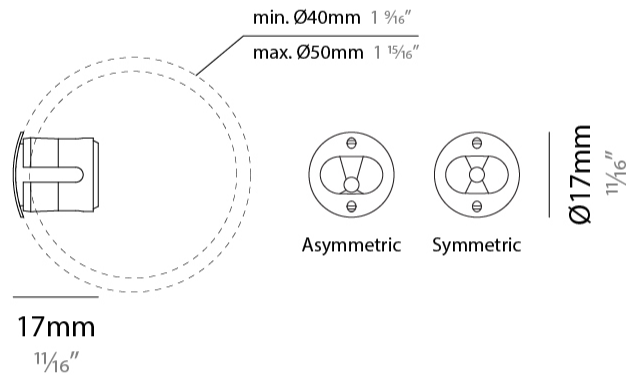

GENERAL

Series: Eyes Handrail
Subseries: Eyes 17 for Handrail
Brand: Unonovesette
Division: Exterior
Mounting Type: Recessed
Mounting Location: Handrail
Subcategory: Marker

PHYSICAL

Shape: Round
Diameter (mm): 17
Diameter (in): 11/16
Depth (mm): 17
Depth (in): 11/16
Light Distribution: Direct
Weight (kg): 0.13
Installation Requirement: Fixing springs
Diffuser: Extra clear glass 4mm
Fixture Finish: PSS
Fixture Material: Stainless Steel AISI 316L
Cable Details: 200 cm 2x0,5 mm2
Cut-out Measurements: 15mm / 9/16"

ELECTRICAL

Lamp Type: LED
Input Wattage (W): 2.33
Total Output Wattage (W): 1.05
Dimming: Non-Dimming / Phase Dimming (120Vac only) / 0-10V Dimming
Driver Included: No
Driver Location: Remote
Driver Type: Constant Current - Universal
Driver Class: Class 2
Housing: ENCP4
Input Voltage (V): 120 - 277
Output Voltage (V): 24
Constant Current (MA): 350

LED

Number of LEDs: 1
Color Temperature (°K): 2700 / 3000
Max. Delivered Lumen (lm): 124 (3000K)
Nominal Lumen (lm): 150 (3000K)
CRI: >90 CRI
Lamp Life (hrs): 50000

OPTICAL

Reflector: Assymetric / Symetric

RATINGS AND CERTIFICATIONS

Certified By: Certified for North American Standards
IP rating: IP67
Marine Grade: Stainless Steel AISI 316L